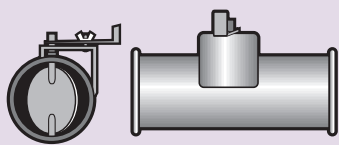

# Rolled Lip Supplemental Components

When Ordering,  
Please Specify  
Type of Material:

- Stainless
- Galvanized Steel

Butterfly Valve

Rectangular to Round Transition

Closed End Cap

Bird Screen Cap

## Butterfly Valves

- Available in 3" through 22" Diameter

Dia.	Gauge	Part No.
3"	24	RD-BV300
4"	24	RD-BV400
5"	24	RD-BV500
6"	24	RD-BV600
7"	22	RD-BV700
8"	22	RD-BV800
9"	22	RD-BV900
10"	22	RD-BV1000
11"	22	RD-BV1100
12"	22	RD-BV1200
13"	20	RD-BV1300
14"	20	RD-BV1400
15"	20	RD-BV1500
16"	20	RD-BV1600
17"	20	RD-BV1700
18"	20	RD-BV1800
19"	20	RD-BV1900
20"	20	RD-BV2000
22"	20	RD-BV2200